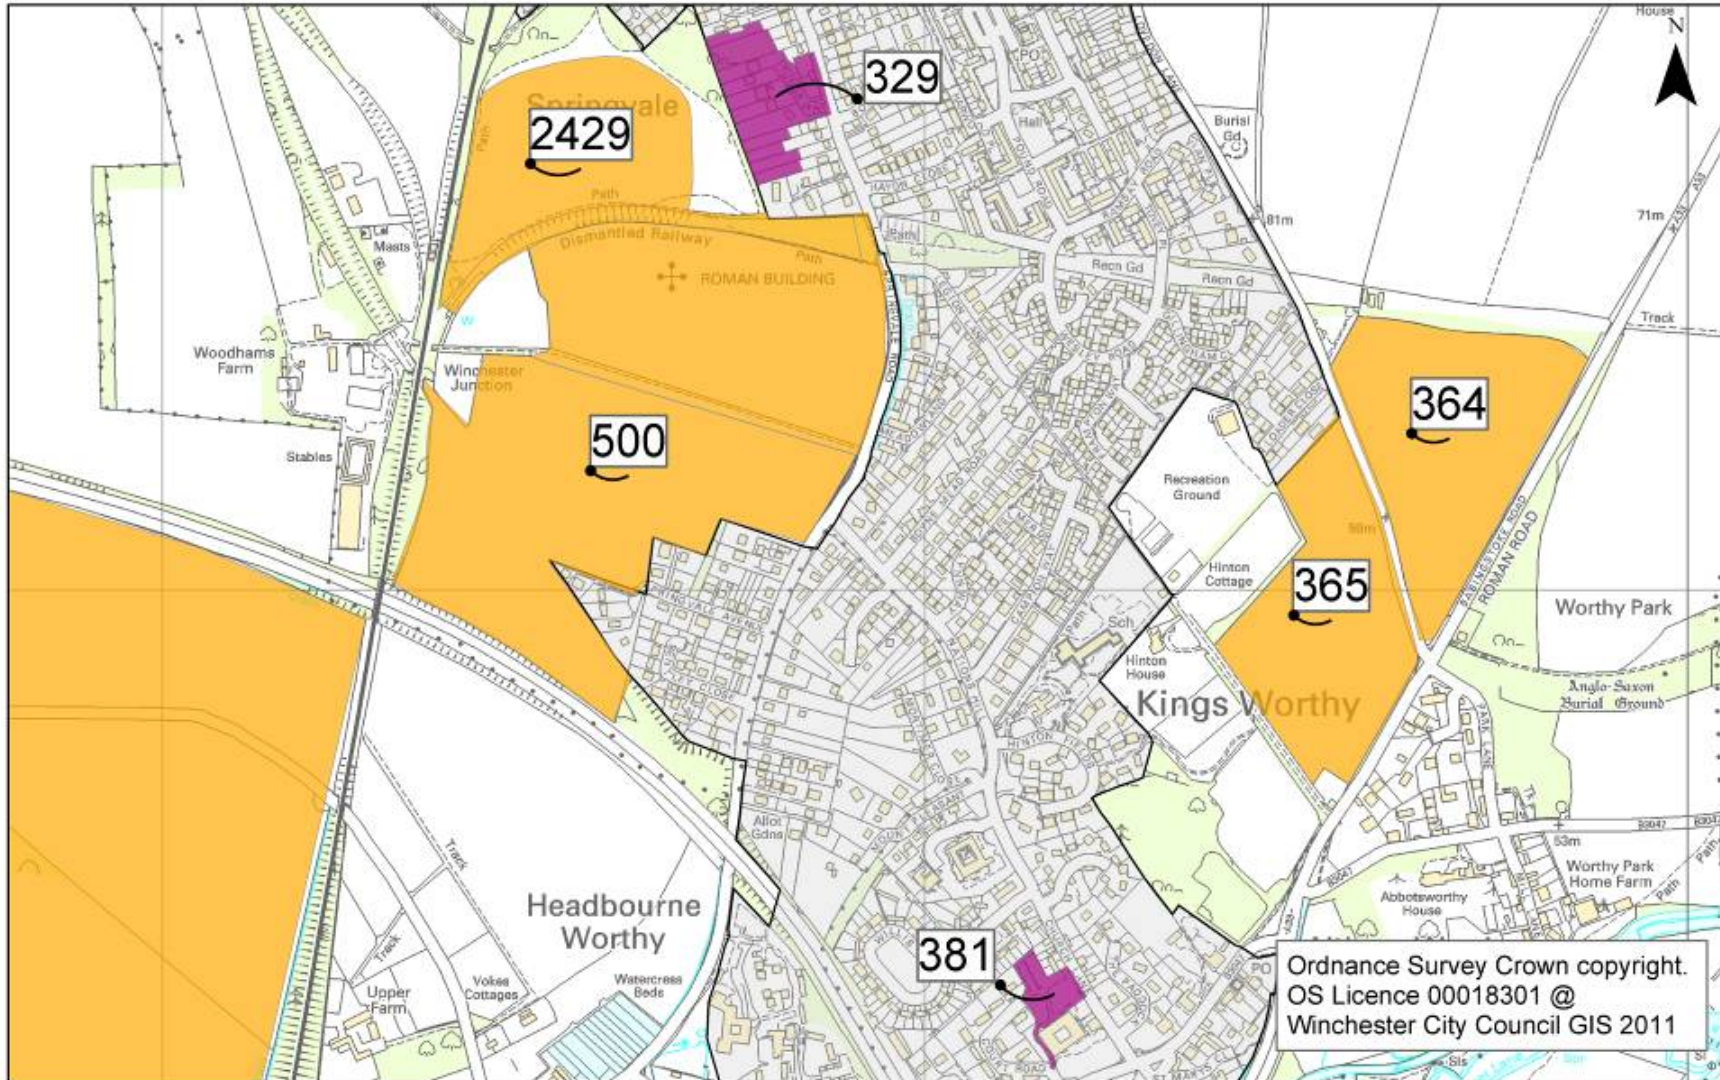

- Sites within Settlement Boundaries (Policy H3)
- Sites within the Countryside
- Settlement_Boundaries

Hambledon

MAP 11 – HAMBLEDON

- Sites within Settlement Boundaries (Policy H3)
- Sites within the Countryside
- Settlement_Boundaries

Hursley

N

Ordnance Survey Crown copyright.
OS Licence 00018301 @
Winchester City Council GIS 2011

MAP 12 – HURSLEY

- Sites within Settlement Boundaries (Policy H3)
- Sites within the Countryside
- Settlement Boundaries

Kings Worthy

MAP 13 – KINGS WORTHY

- Sites within Settlement Boundaries (Policy H3)
- Sites within the Countryside
- Settlement_Boundaries

Knowle

MAP 14 – KNOWLE

- Sites within Settlement Boundaries (Policy H3)
- Sites within the Countryside
- Settlement_Boundaries

Littleton

Ordnance Survey Crown copyright.
OS Licence 00018301 @
Winchester City Council GIS 2011

MAP 15 – LITTLETON

- Sites within Settlement Boundaries (Policy H3)
- Sites within the Countryside
- Settlement_Boundaries