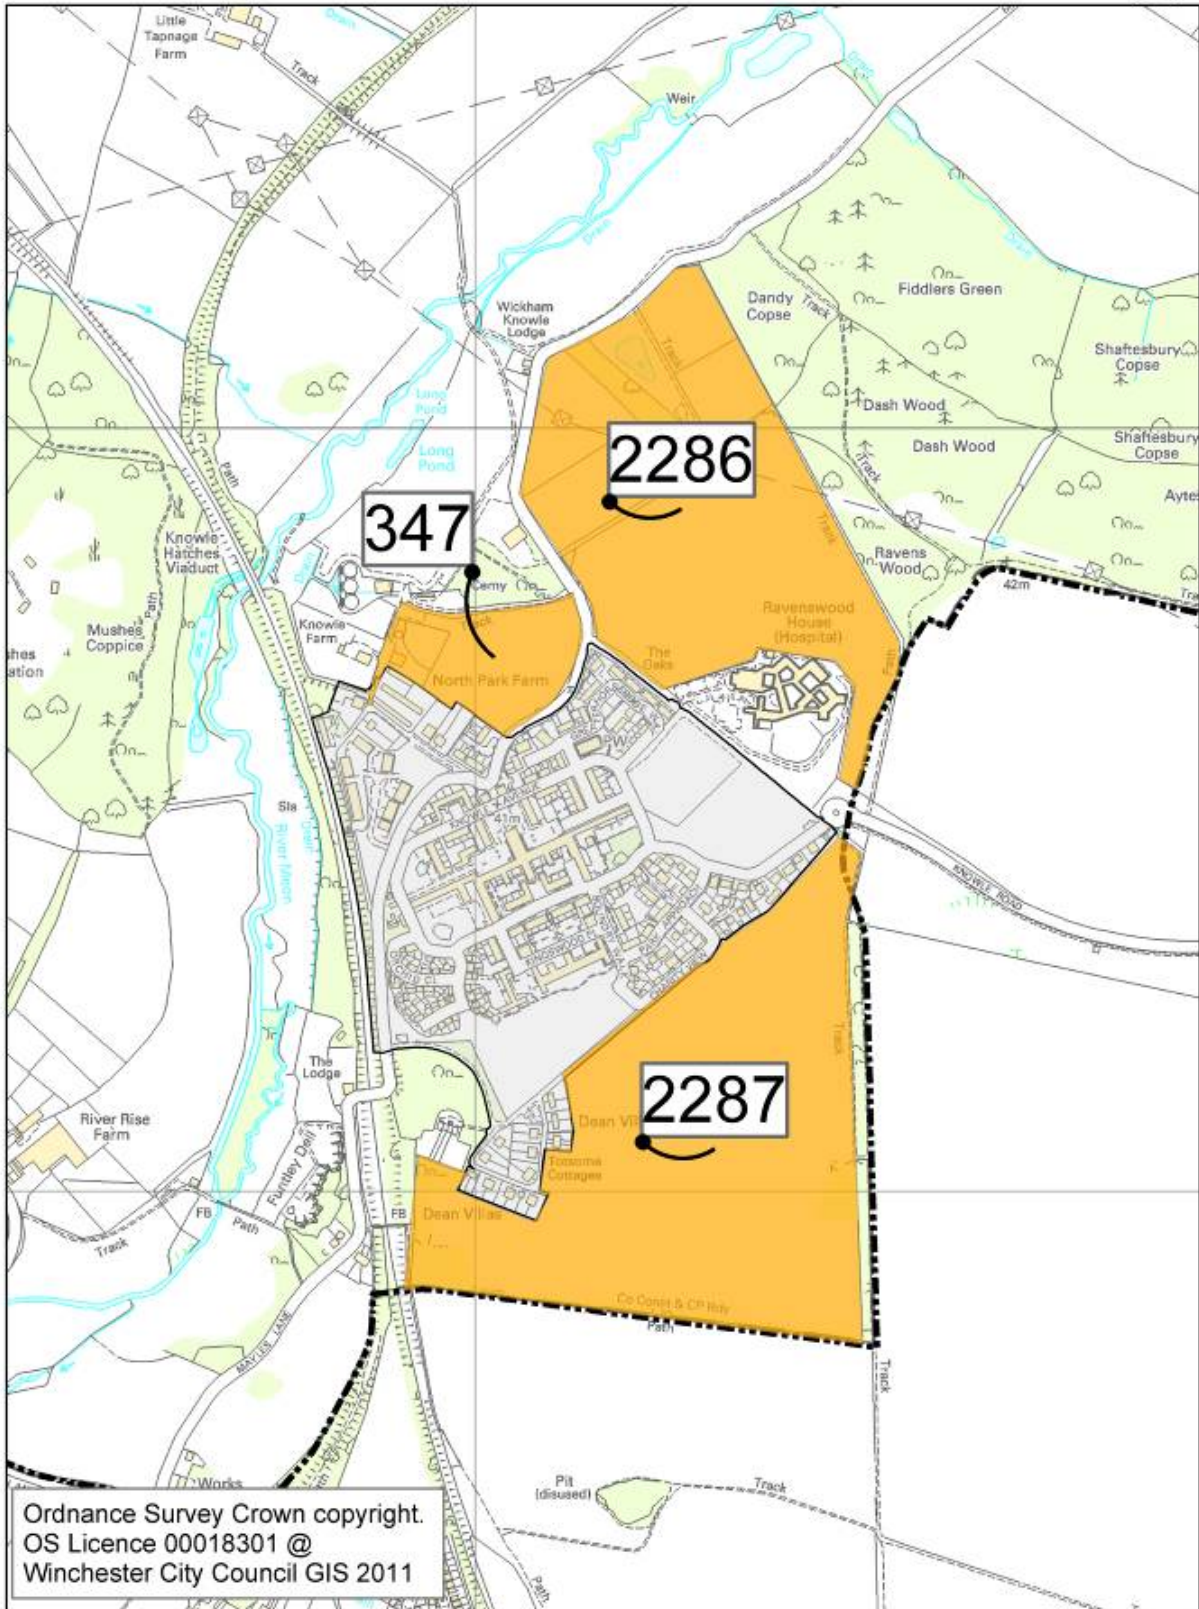

- Sites within Settlement Boundaries (Policy H3)
- Sites within the Countryside
- Settlement_Boundaries

Hambledon

MAP 11 – HAMBLEDON

- Sites within Settlement Boundaries (Policy H3)
- Sites within the Countryside
- Settlement_Boundaries

Hursley

N

Ordnance Survey Crown copyright.
OS Licence 00018301 @
Winchester City Council GIS 2011

MAP 12 – HURSLEY

- Sites within Settlement Boundaries (Policy H3)
- Sites within the Countryside
- Settlement Boundaries

Kings Worthy

MAP 13 – KINGS WORTHY

- Sites within Settlement Boundaries (Policy H3)
- Sites within the Countryside
- Settlement_Boundaries

Knowle

MAP 14 – KNOWLE

- Sites within Settlement Boundaries (Policy H3)
- Sites within the Countryside
- Settlement_Boundaries

MAP 18 – MICHELDEVER STATION – 1:16,000

- Sites within Settlement Boundaries (Policy H3)
- Sites within the Countryside
- Settlement_Boundaries

New Alresford - East

MAP 19 – NEW ALRESFORD – EAST

- Sites within Settlement Boundaries (Policy H3)
- Sites within the Countryside
- Settlement_Boundaries