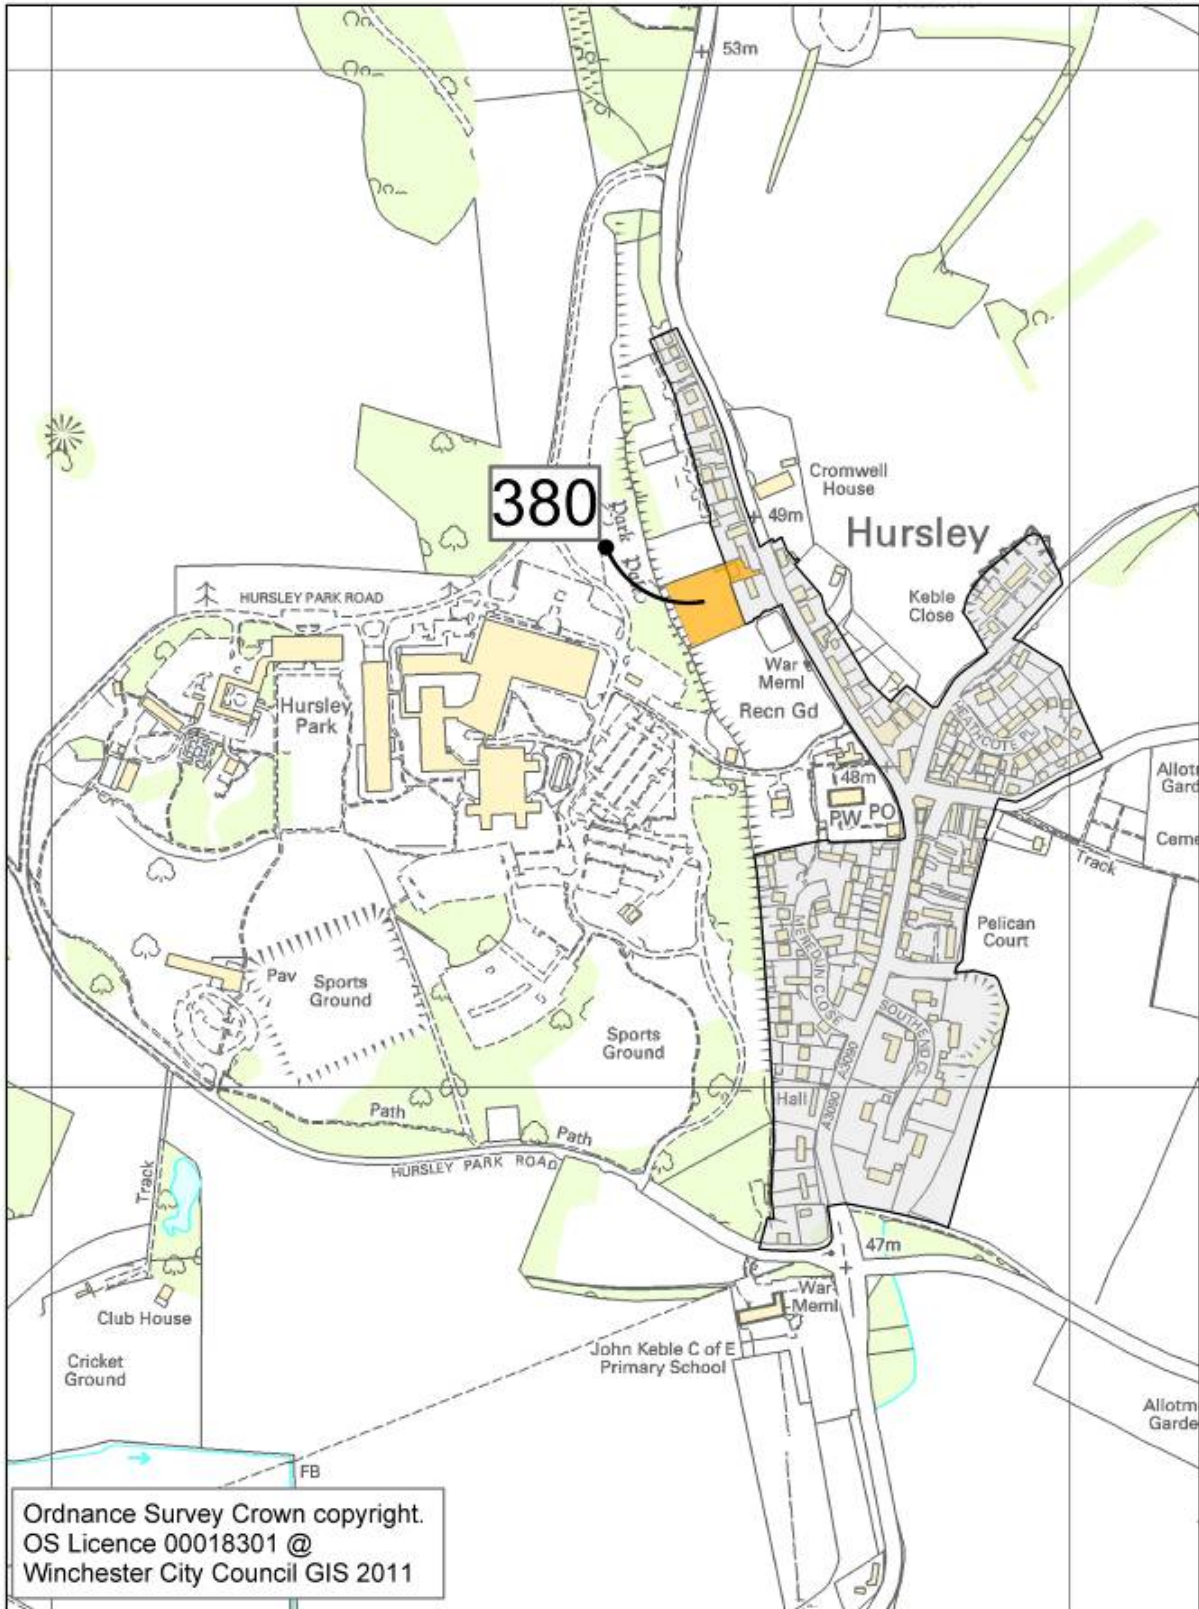

- Sites within Settlement Boundaries (Policy H3)
- Sites within the Countryside
- Settlement_Boundaries

Hursley

N

Ordnance Survey Crown copyright.
OS Licence 00018301 @
Winchester City Council GIS 2011

MAP 12 – HURSLEY