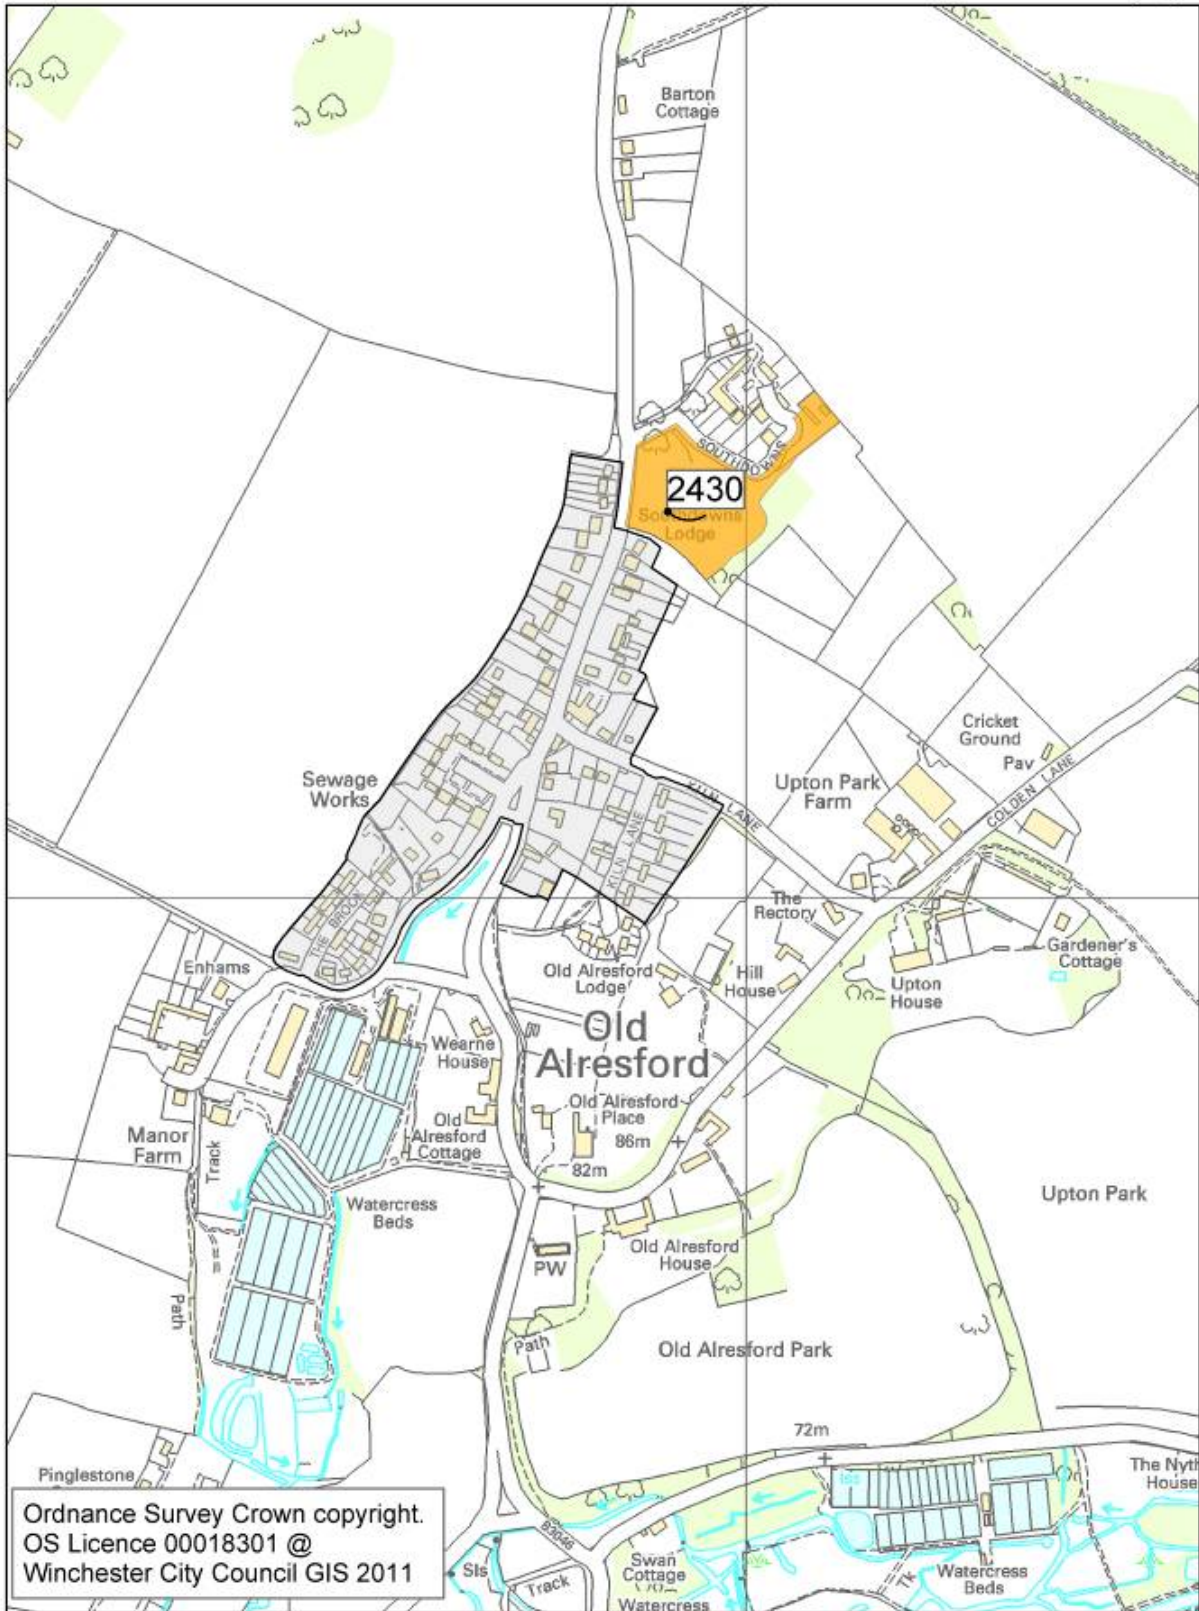

- Sites within Settlement Boundaries (Policy H3)
- Sites within the Countryside
- Settlement_Boundaries

Hambledon

MAP 11 – HAMBLEDON

- Sites within Settlement Boundaries (Policy H3)
- Sites within the Countryside
- Settlement_Boundaries

Kings Worthy

MAP 13 – KINGS WORTHY

- Sites within Settlement Boundaries (Policy H3)
- Sites within the Countryside
- Settlement_Boundaries

Knowle

MAP 14 – KNOWLE

- Sites within Settlement Boundaries (Policy H3)
- Sites within the Countryside
- Settlement_Boundaries

MAP 18 – MICHELDEVER STATION – 1:16,000

- Sites within Settlement Boundaries (Policy H3)
- Sites within the Countryside
- Settlement_Boundaries

New Alresford - East

MAP 19 – NEW ALRESFORD – EAST

- Sites within Settlement Boundaries (Policy H3)
- Sites within the Countryside
- Settlement_Boundaries

Old Alresford

MAP 21 – OLD ALRESFORD