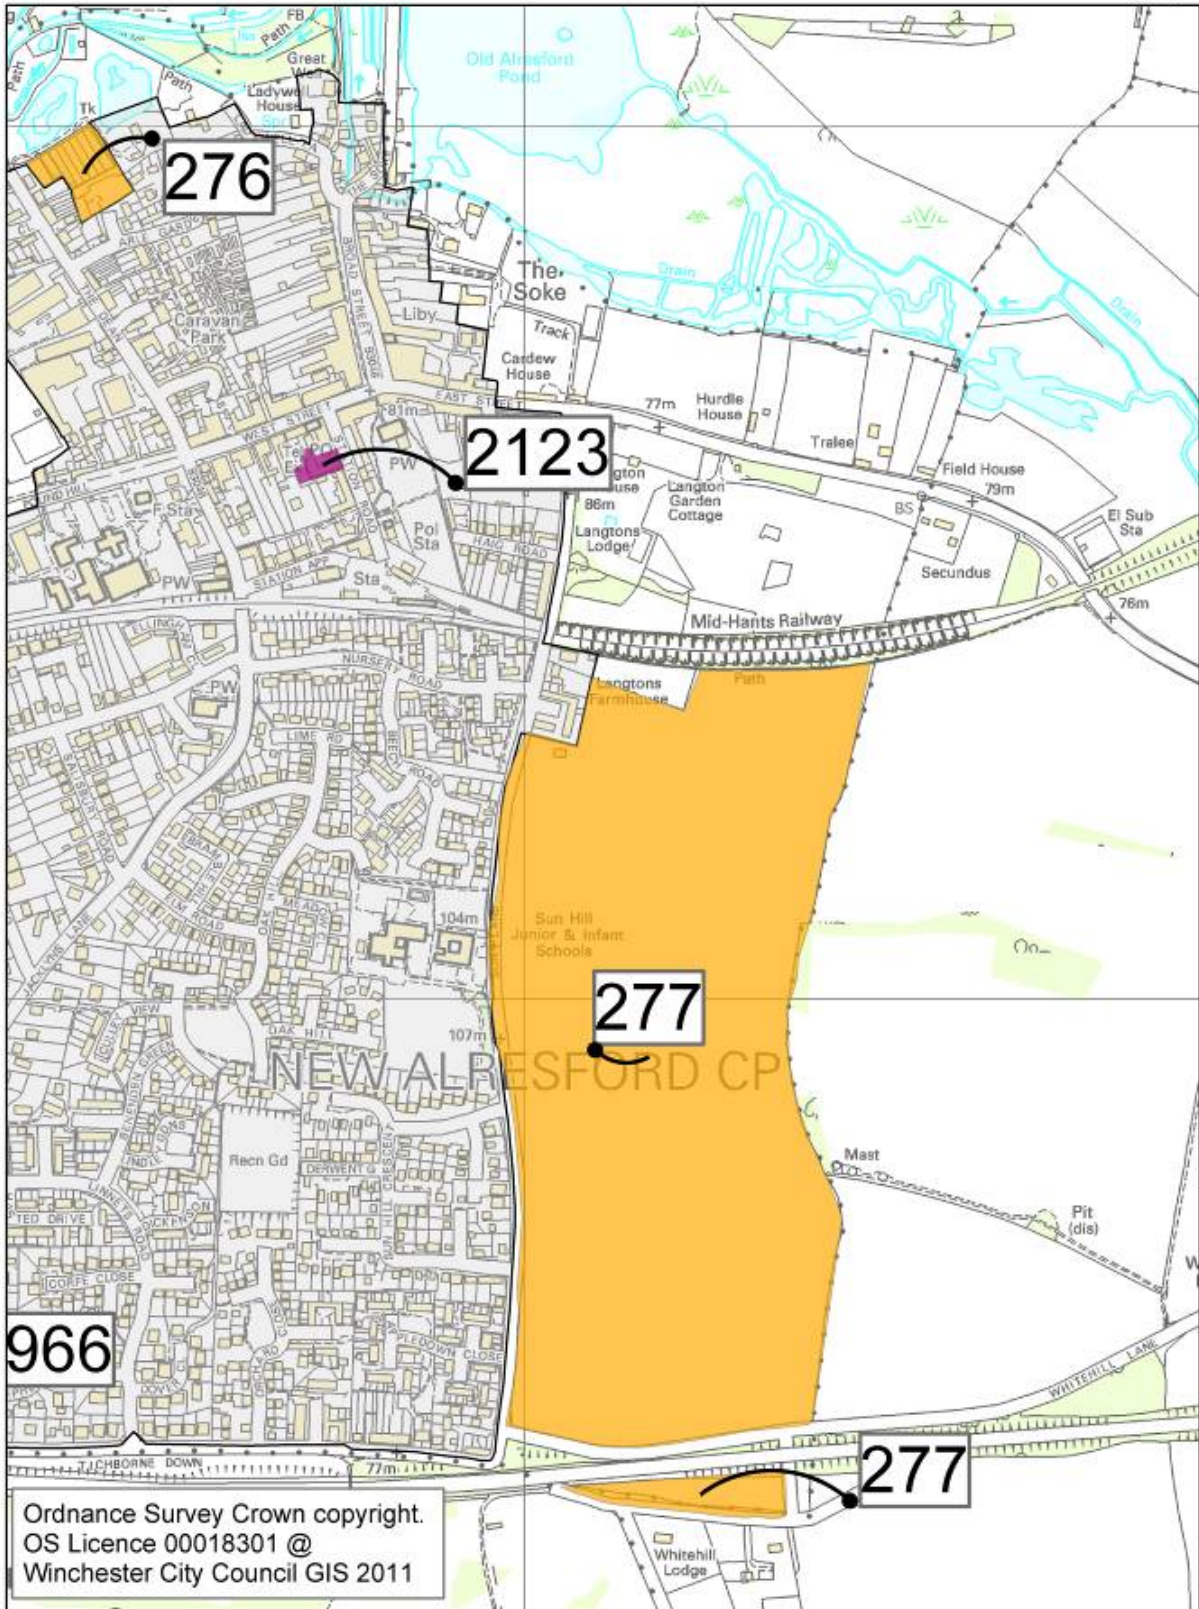

- Sites within Settlement Boundaries (Policy H3)
- Sites within the Countryside
- Settlement_Boundaries

Hambledon

MAP 11 – HAMBLEDON

- Sites within Settlement Boundaries (Policy H3)
- Sites within the Countryside
- Settlement_Boundaries

Kings Worthy

MAP 13 – KINGS WORTHY

- Sites within Settlement Boundaries (Policy H3)
- Sites within the Countryside
- Settlement_Boundaries

Knowle

MAP 14 – KNOWLE

- Sites within Settlement Boundaries (Policy H3)
- Sites within the Countryside
- Settlement_Boundaries

Micheldever Station (1:5,000)

MAP 17 – MICHELDEVER STATION DETAIL– 1:8,000

- Sites within Settlement Boundaries (Policy H3)
- Sites within the Countryside
- Settlement_Boundaries

Micheldever Station (1:16,000)

MAP 18 – MICHELDEVER STATION – 1:16,000

- Sites within Settlement Boundaries (Policy H3)
- Sites within the Countryside
- Settlement_Boundaries

New Alresford - East

MAP 19 – NEW ALRESFORD – EAST

- Sites within Settlement Boundaries (Policy H3)
- Sites within the Countryside
- Settlement_Boundaries