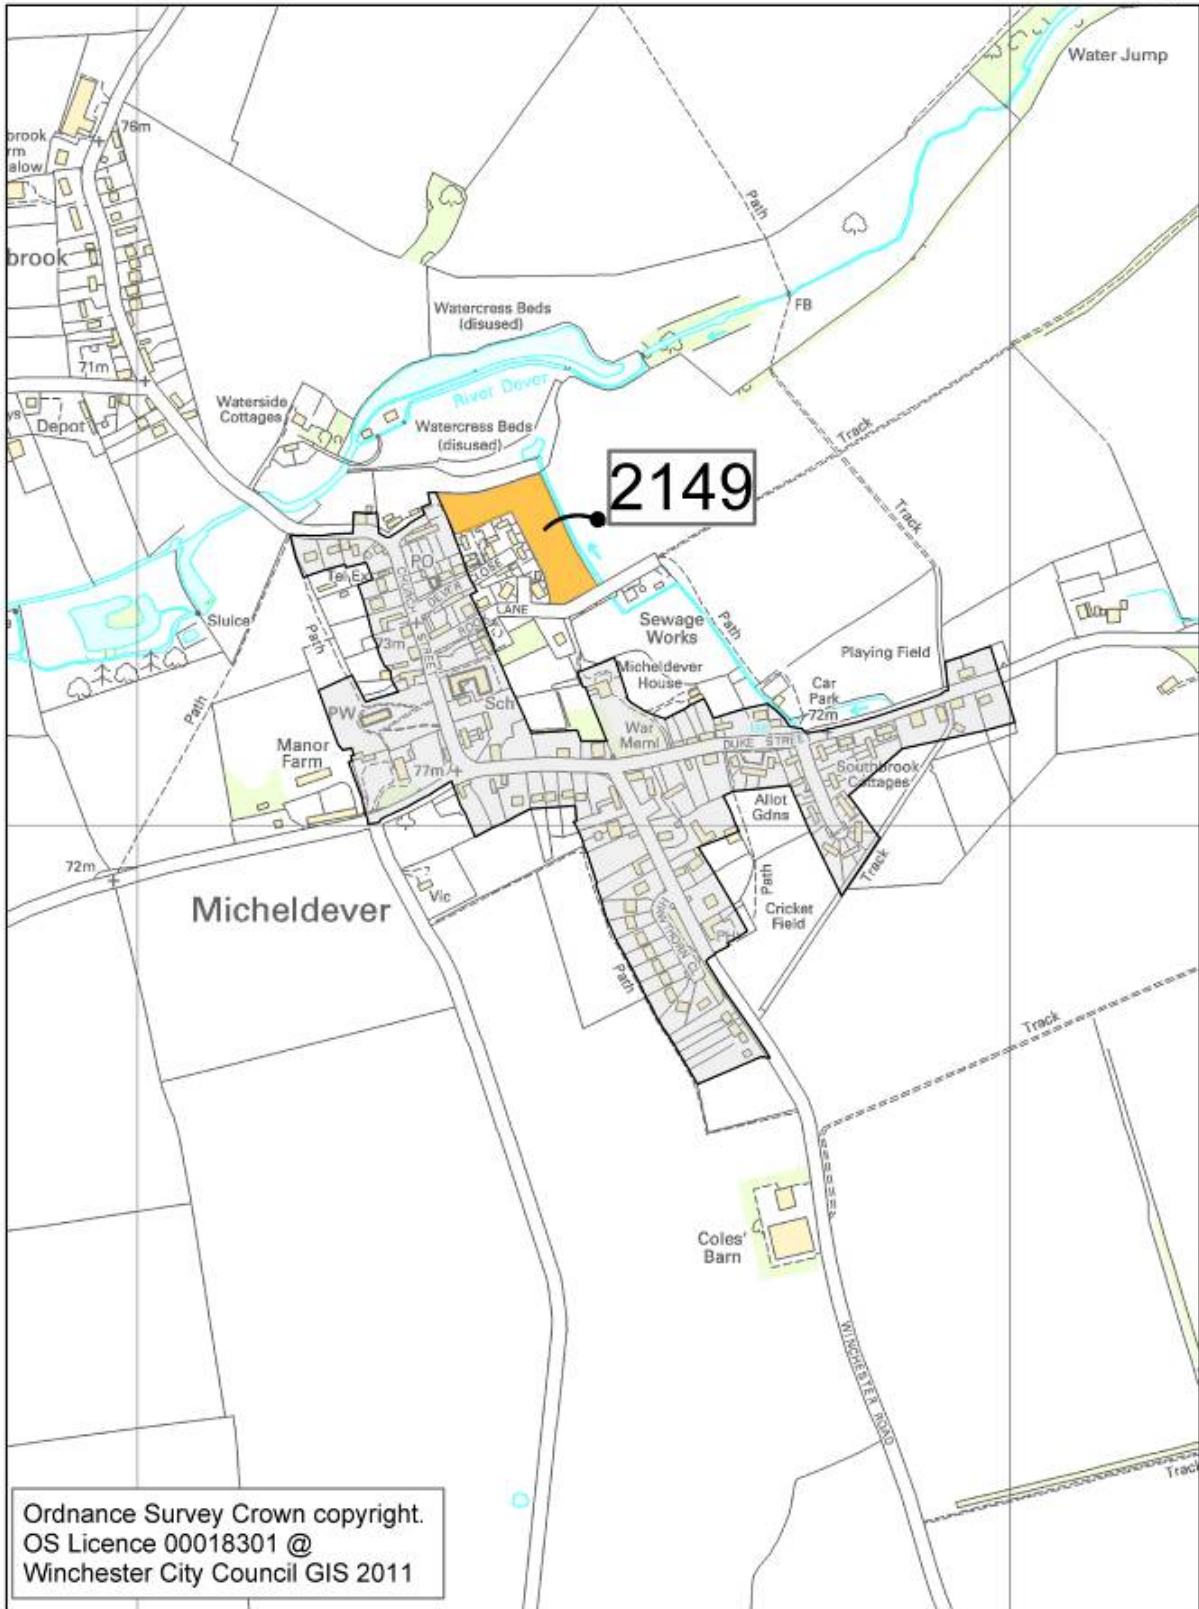

- Sites within Settlement Boundaries (Policy H3)
- Sites within the Countryside
- Settlement_Boundaries

Micheldever

N

Ordnance Survey Crown copyright.
OS Licence 00018301 @
Winchester City Council GIS 2011

MAP 16 – MICHELDEVER