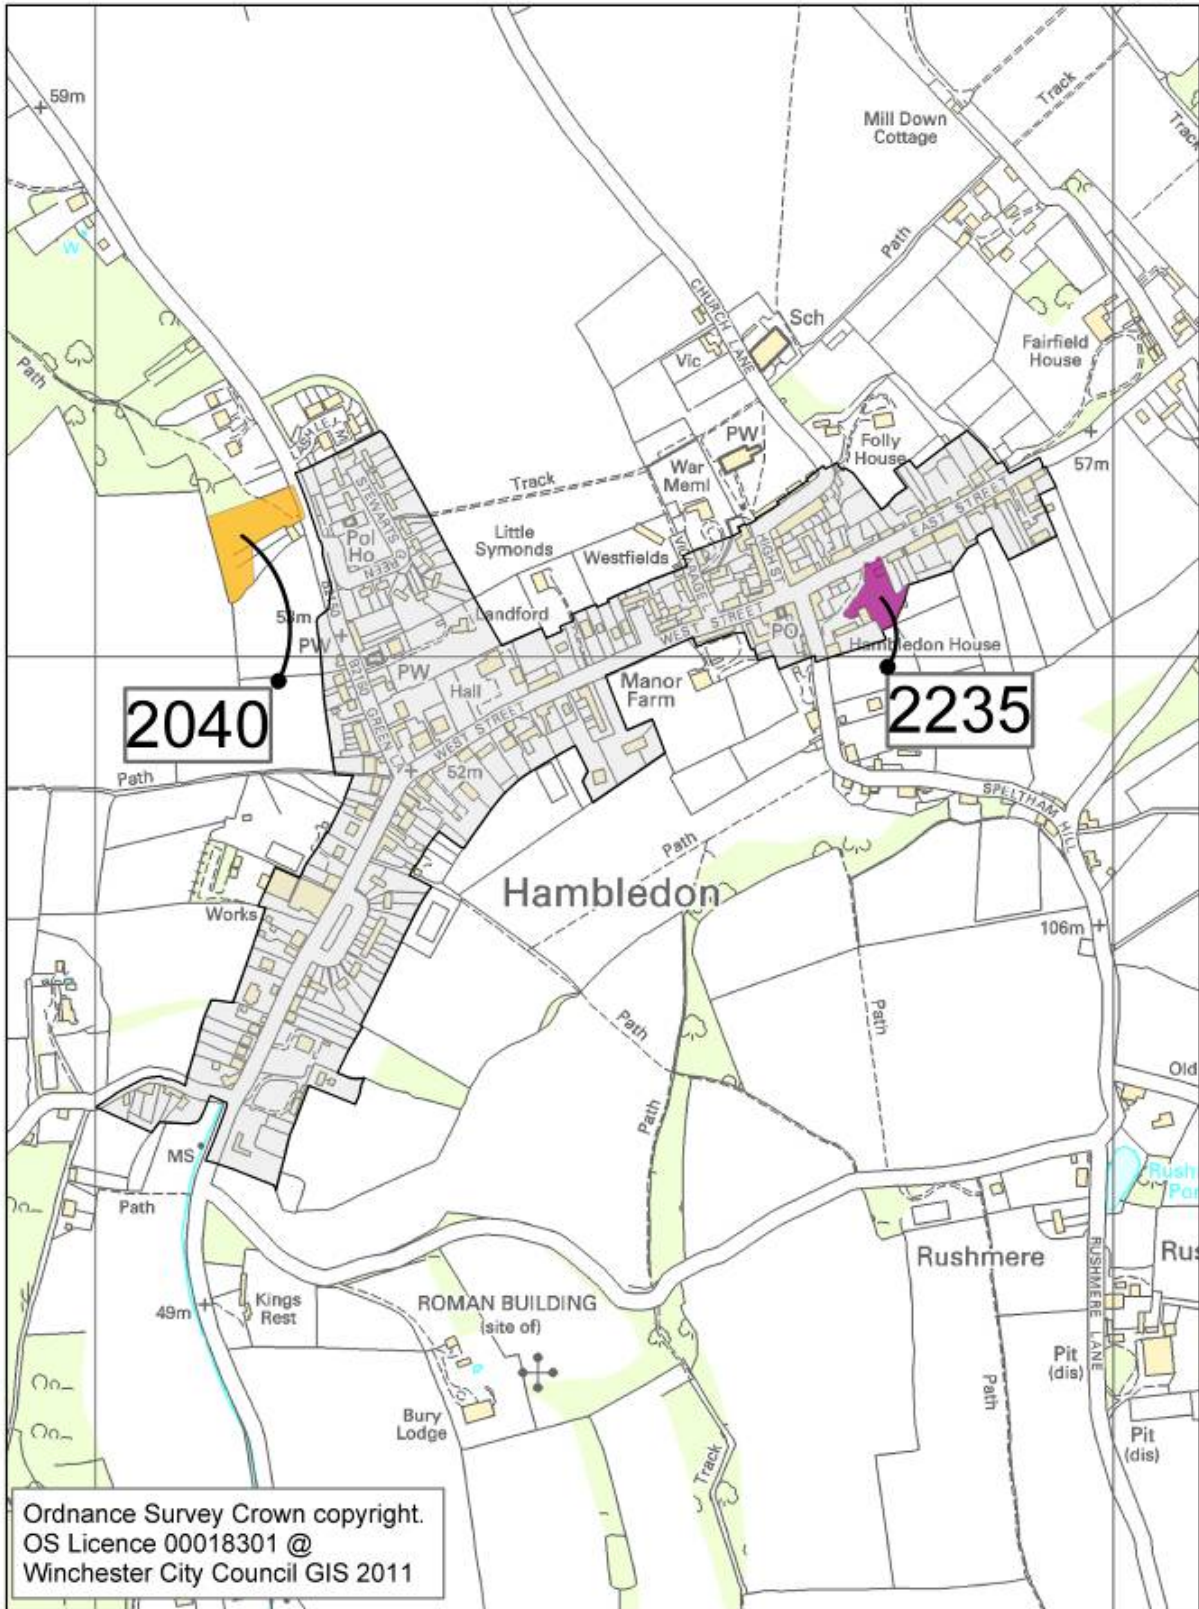

- Sites within Settlement Boundaries (Policy H3)
- Sites within the Countryside
- Settlement_Boundaries

Hambledon

MAP 11 – HAMBLEDON

- Sites within Settlement Boundaries (Policy H3)
- Sites within the Countryside
- Settlement_Boundaries

Hursley

N

Ordnance Survey Crown copyright.
OS Licence 00018301 @
Winchester City Council GIS 2011

MAP 12 – HURSLEY

- Sites within Settlement Boundaries (Policy H3)
- Sites within the Countryside
- Settlement Boundaries

Kings Worthy

MAP 13 – KINGS WORTHY

- Sites within Settlement Boundaries (Policy H3)
- Sites within the Countryside
- Settlement_Boundaries

Knowle

MAP 14 – KNOWLE

- Sites within Settlement Boundaries (Policy H3)
- Sites within the Countryside
- Settlement_Boundaries

Old Alresford

MAP 21 – OLD ALRESFORD