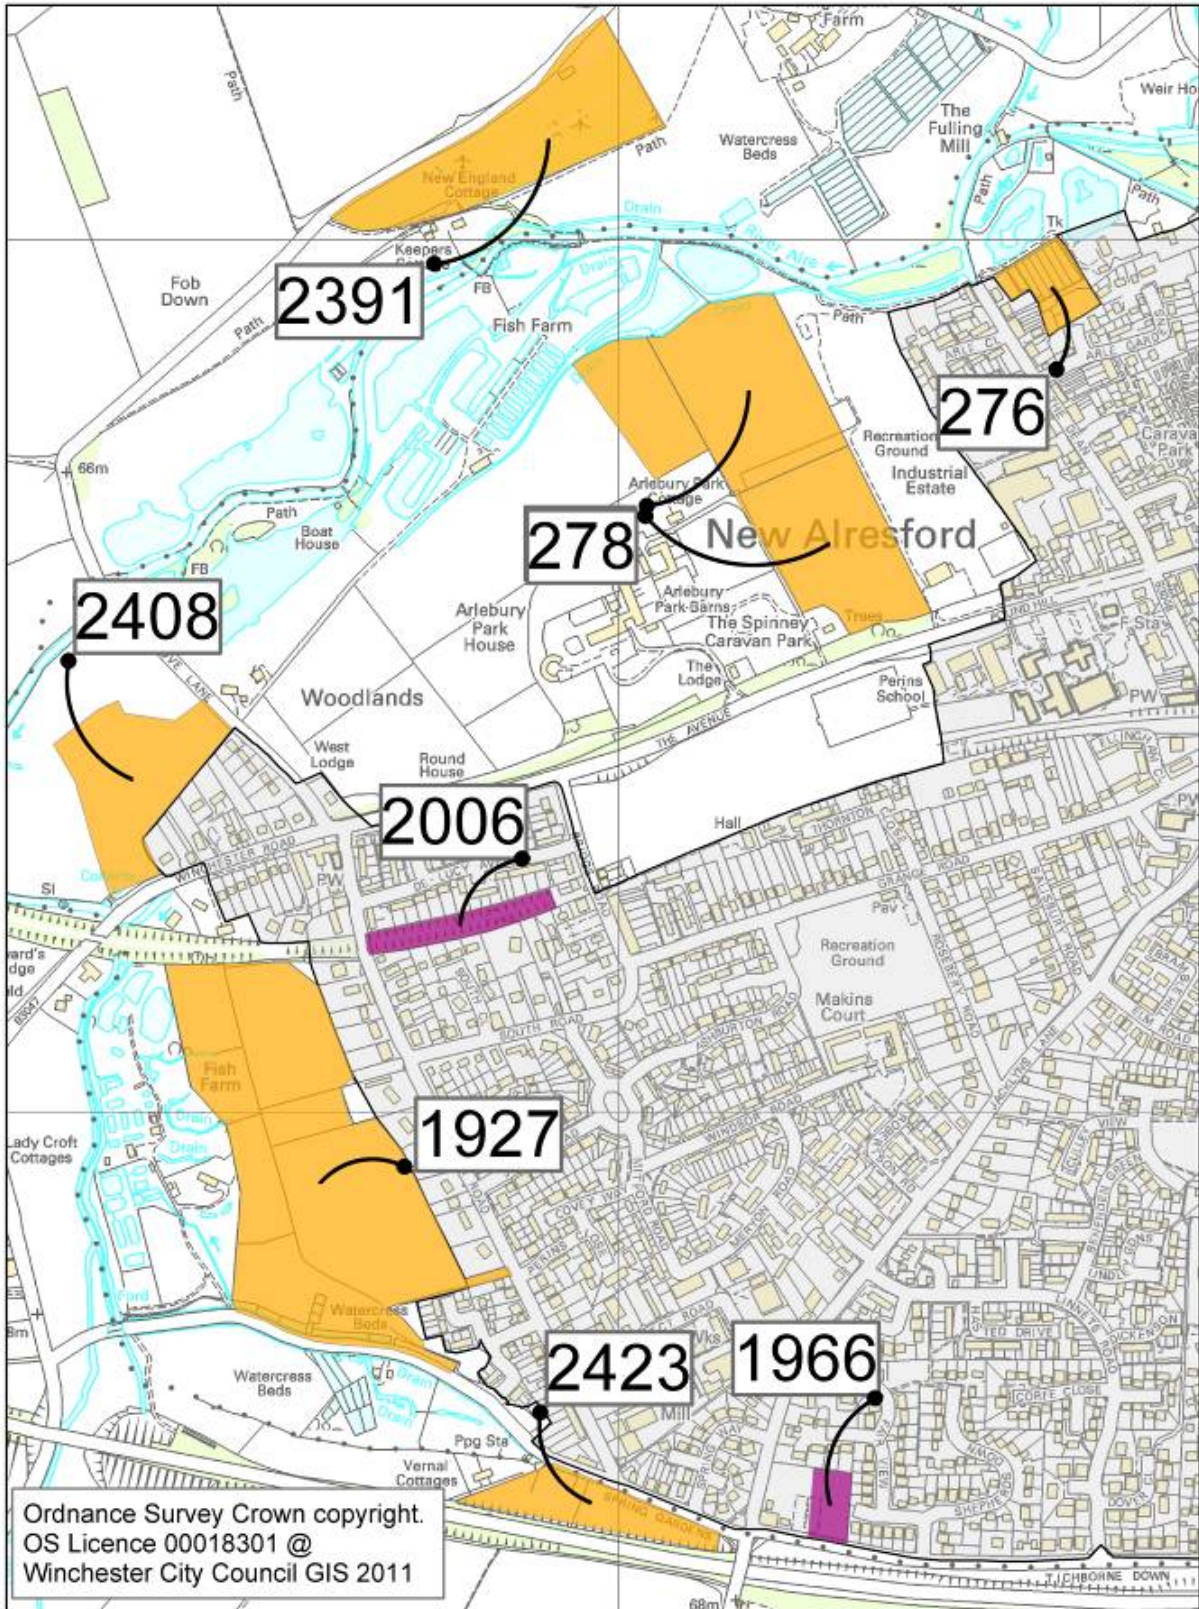

- Sites within Settlement Boundaries (Policy H3)
- Sites within the Countryside
- Settlement_Boundaries

New Alresford - West

Ordnance Survey Crown copyright.
OS Licence 00018301 @
Winchester City Council GIS 2011

MAP 20 – NEW ALRESFORD – WEST