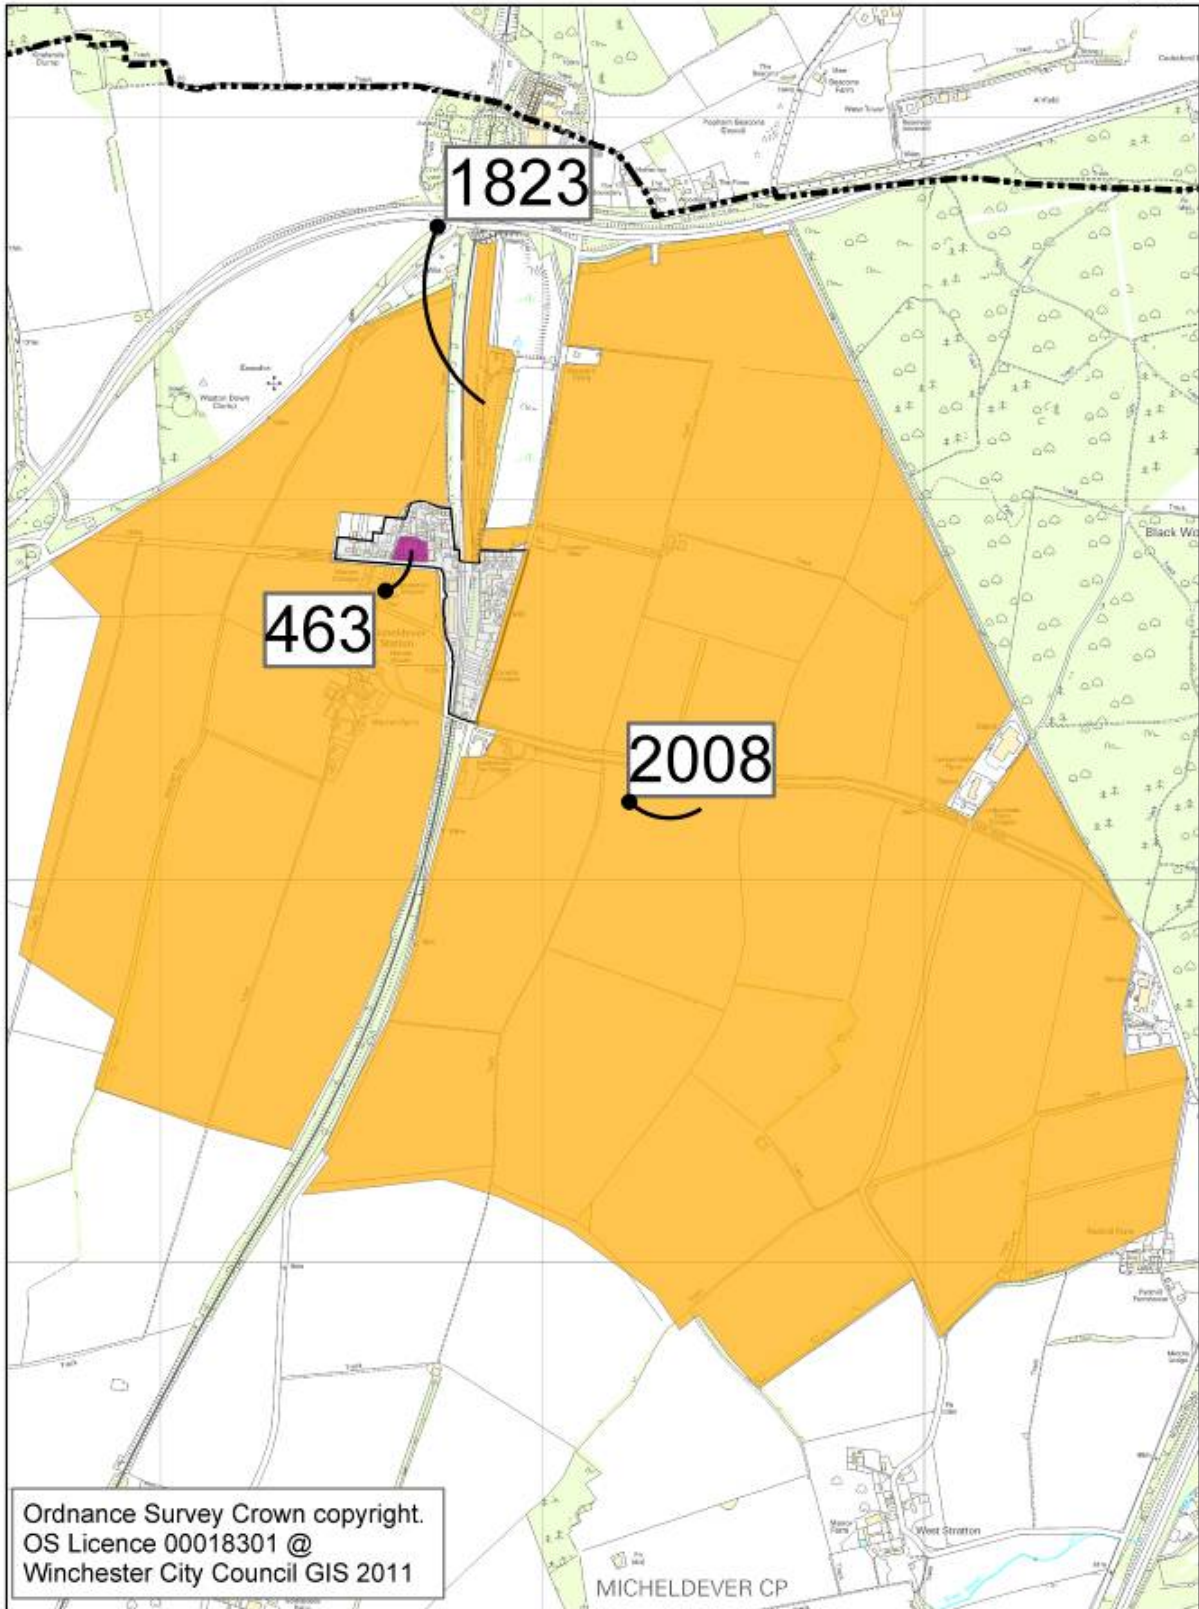

- Sites within Settlement Boundaries (Policy H3)
- Sites within the Countryside
- Settlement_Boundaries

Hambledon

MAP 11 – HAMBLEDON

- Sites within Settlement Boundaries (Policy H3)
- Sites within the Countryside
- Settlement_Boundaries

Kings Worthy

MAP 13 – KINGS WORTHY

- Sites within Settlement Boundaries (Policy H3)
- Sites within the Countryside
- Settlement_Boundaries

Knowle

MAP 14 – KNOWLE

- Sites within Settlement Boundaries (Policy H3)
- Sites within the Countryside
- Settlement_Boundaries

Micheldever Station (1:5,000)

MAP 17 – MICHELDEVER STATION DETAIL– 1:8,000

- Sites within Settlement Boundaries (Policy H3)
- Sites within the Countryside
- Settlement_Boundaries

Micheldever Station (1:16,000)

MAP 18 – MICHELDEVER STATION – 1:16,000

- Sites within Settlement Boundaries (Policy H3)
- Sites within the Countryside
- Settlement_Boundaries

New Alresford - East

MAP 19 – NEW ALRESFORD – EAST

- Sites within Settlement Boundaries (Policy H3)
- Sites within the Countryside
- Settlement_Boundaries