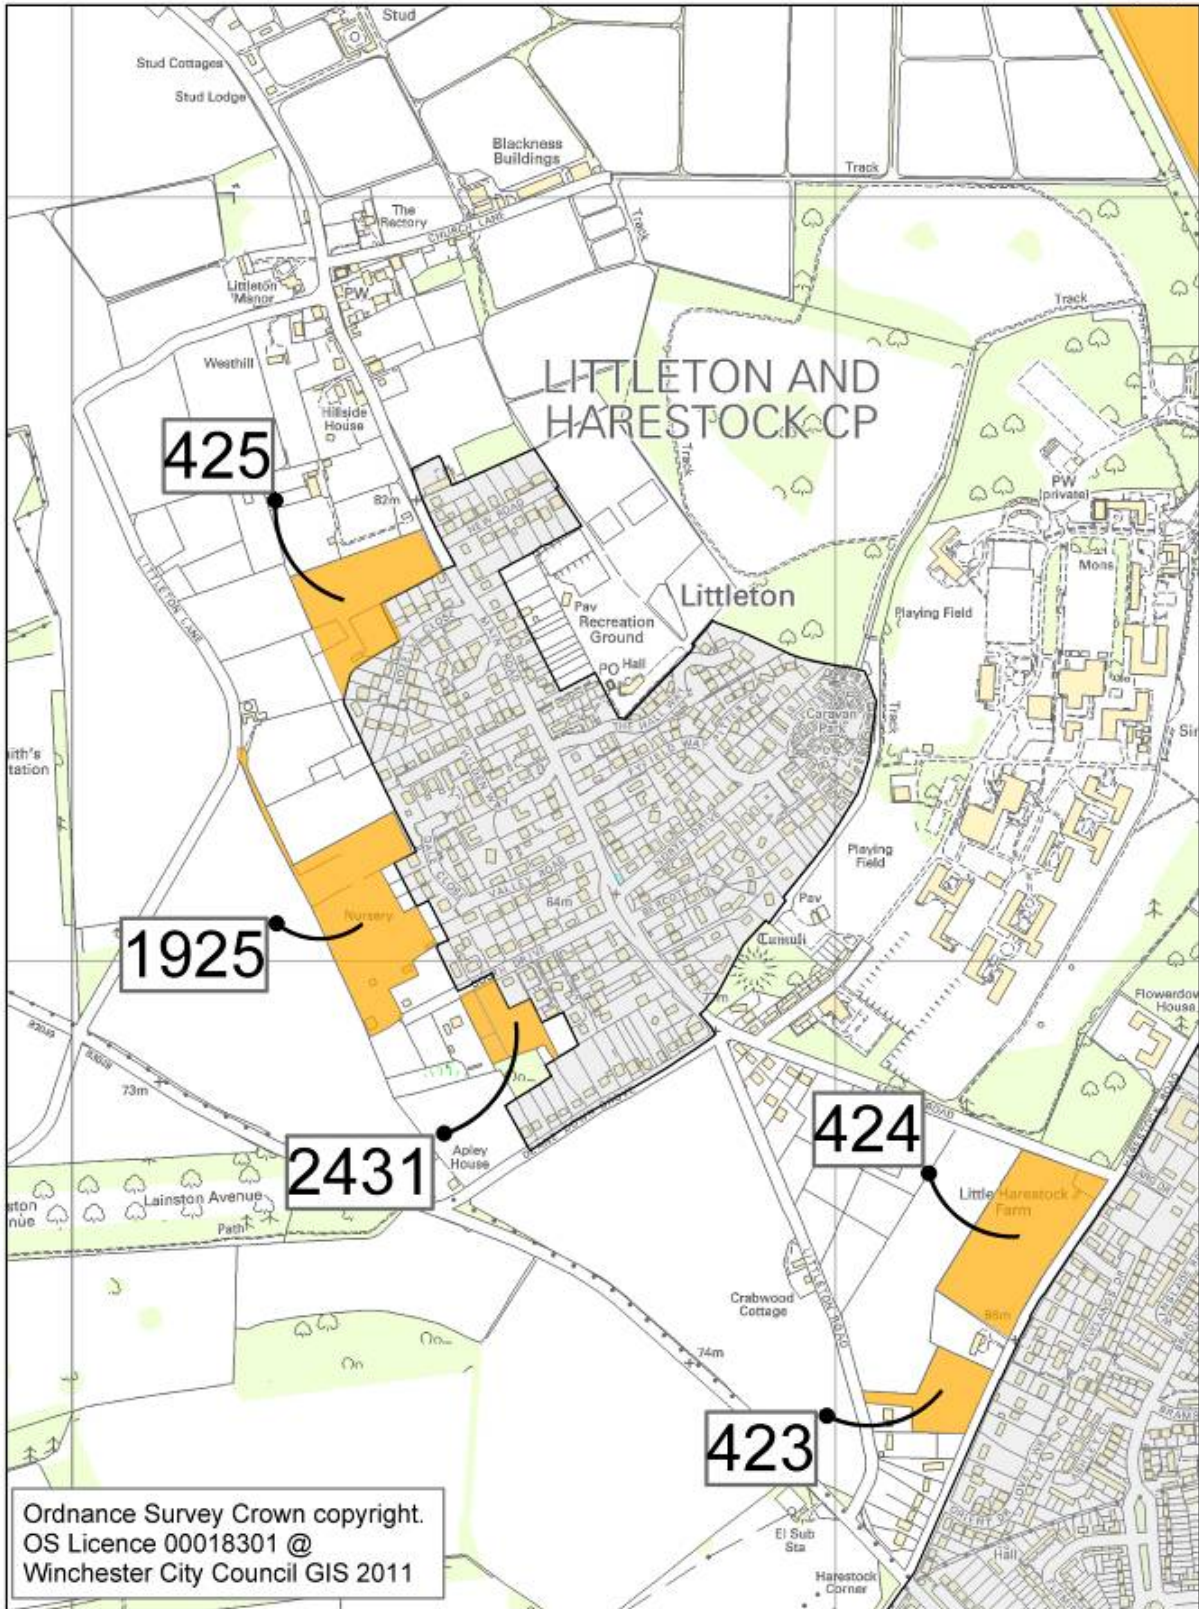

- Sites within Settlement Boundaries (Policy H3)
- Sites within the Countryside
- Settlement_Boundaries

Littleton

Ordnance Survey Crown copyright.
OS Licence 00018301 @
Winchester City Council GIS 2011

MAP 15 – LITTLETON